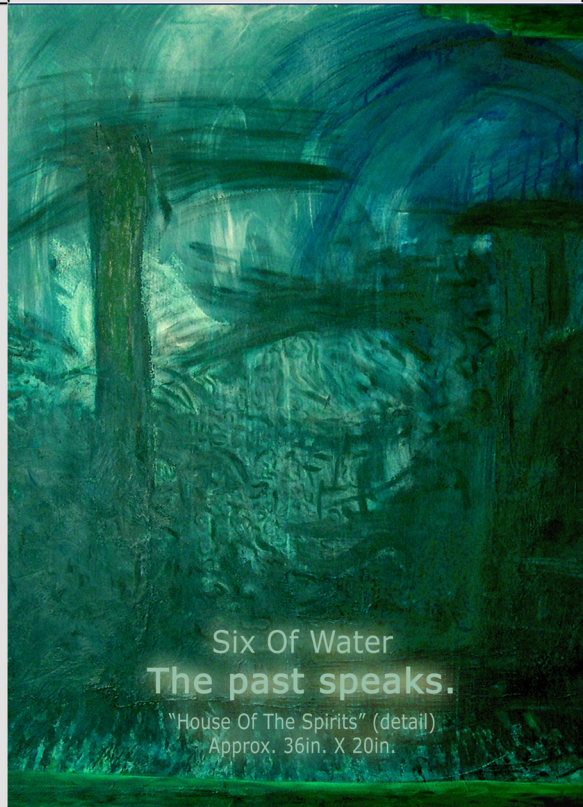

Six  
Of  
Air

With  
aid,  
the  
end  
comes  
in  
view.

"Tolkien"  
48in.  
X 24in.

Six Of Earth  
Success and generosity.

"Xanadu" 36in. X 48in.

Spirit Hill Tarot (C) 2005 Stone Riley Print Sheet #06

Six Of Fire Feet tap the Earth's sea,  
a heart beats, beyond, a Goddess  
sings. "Portrait Of Beven #1" 32in. X 24in.

Six Of Water  
**The past speaks.**

"House Of The Spirits" (detail)  
Approx. 36in. X 20in.